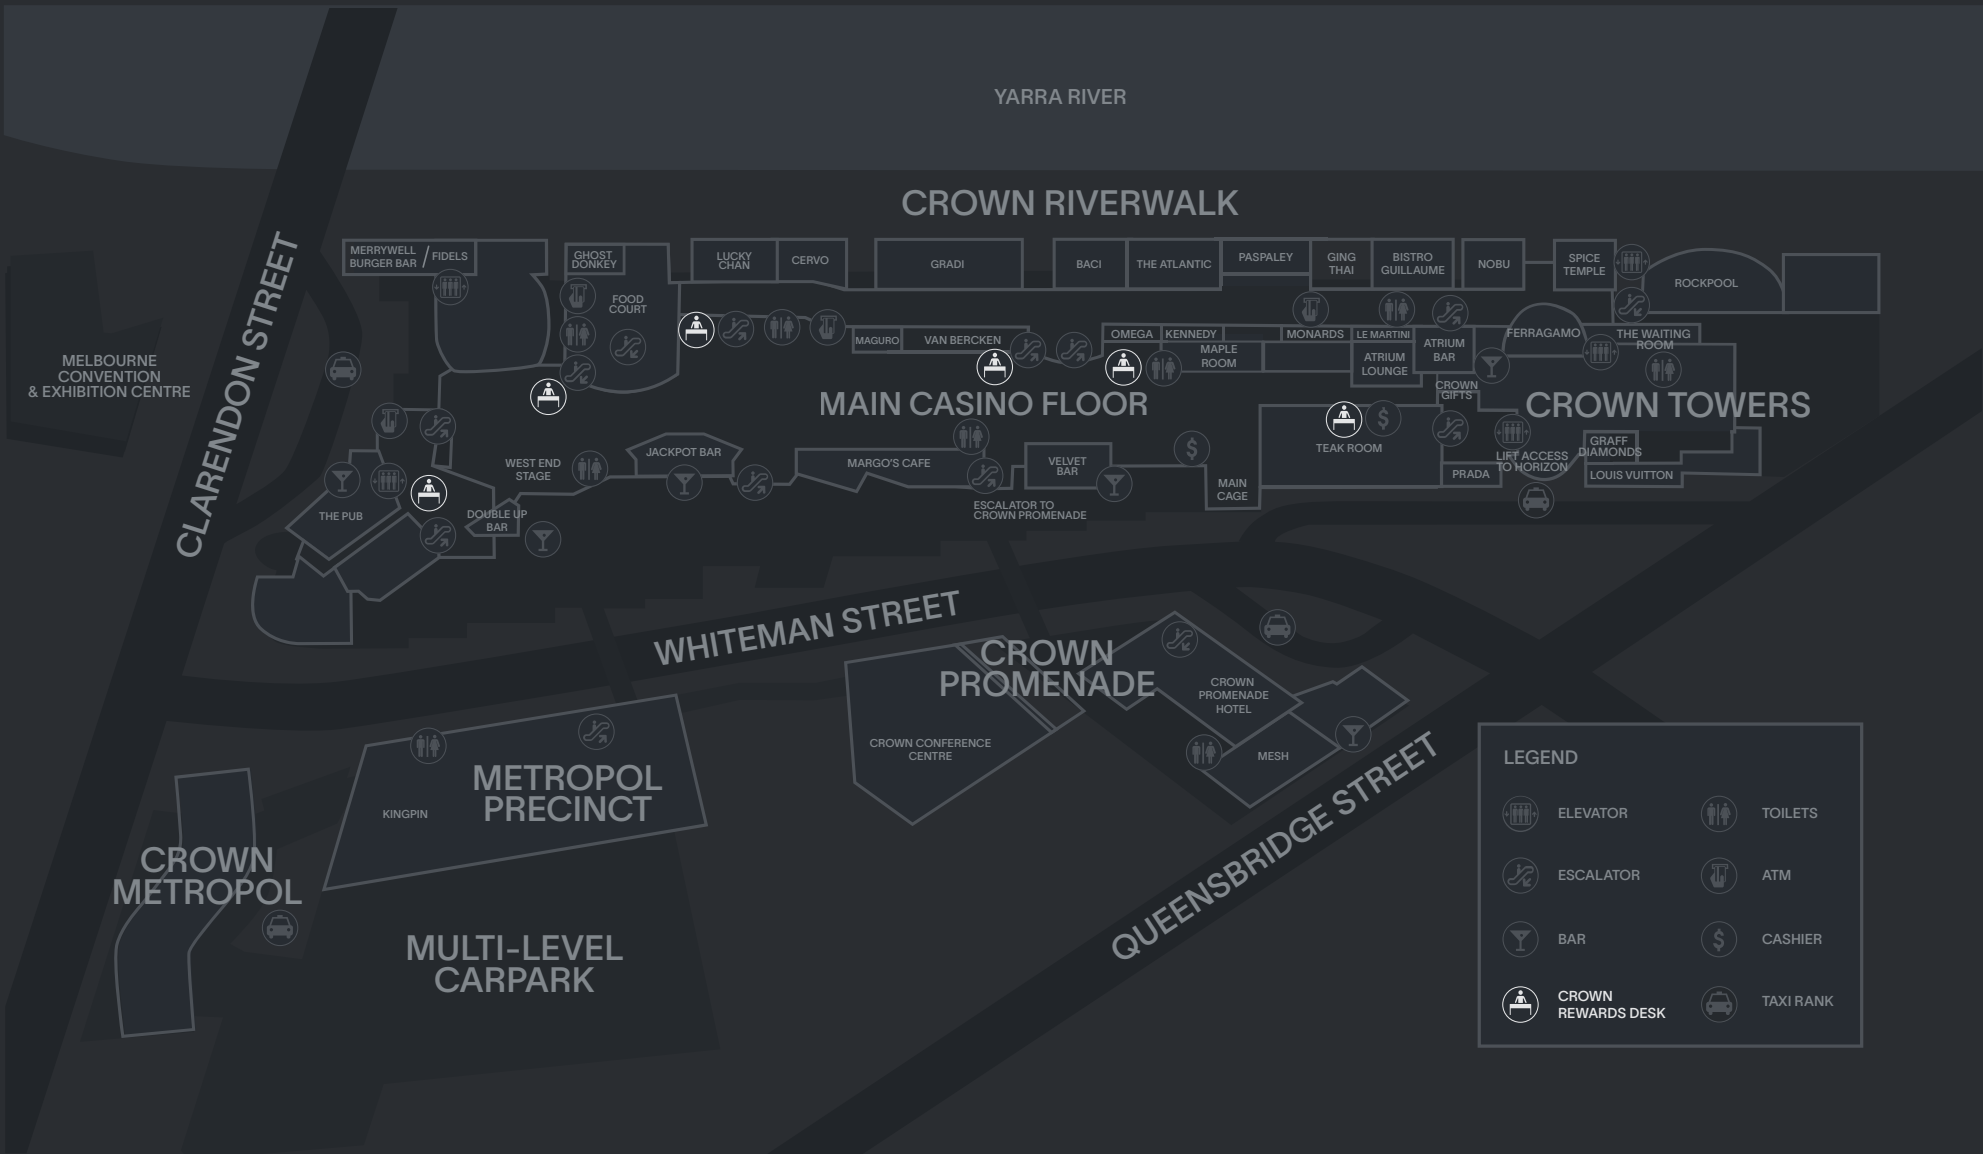

LEVEL G

YARRA RIVER

CROWN RIVERWALK

MERRYWELL BURGER BAR / FIDELS | GHOST DONKEY | LUCKY CHAN | CERVO | GRADI | BACI | THE ATLANTIC | PASPALLEY | GING THAI | BISTRO GUILLAUME | NOBU | SPICE TEMPLE | ROCKPOOL

MAGURO | VAN BERCKEN | OMEGA | KENNEDY | MAPLE ROOM | MONARDS | LEMARTINI | ATRIUM BAR | FERRAGAMO | THE WAITING ROOM

MAIN CASINO FLOOR

CROWN TOWERS

WEST END STAGE | JACKPOT BAR | MARGO'S CAFE | VELVET BAR | ESCALATOR TO CROWN PROMENADE | MAIN CAGE | TEAK ROOM | CROWN GIFTS | ATRIUM LOUNGE | PRADA | LIFT ACCESS TO HORIZON | GRAFF DIAMONDS | LOUIS VUITTON

WHITEMAN STREET

CROWN PROMENADE

METROPOL PRECINCT
KINGPIN

CROWN CONFERENCE CENTRE

CROWN PROMENADE HOTEL
MESH

CROWN METROPOL

MULTI-LEVEL CARPARK

QUEENSBIDGE STREET

LEGEND

- | | | | |
|--|--------------------|--|-----------|
| | ELEVATOR | | TOILETS |
| | ESCALATOR | | ATM |
| | BAR | | CASHIER |
| | CROWN REWARDS DESK | | TAXI RANK |